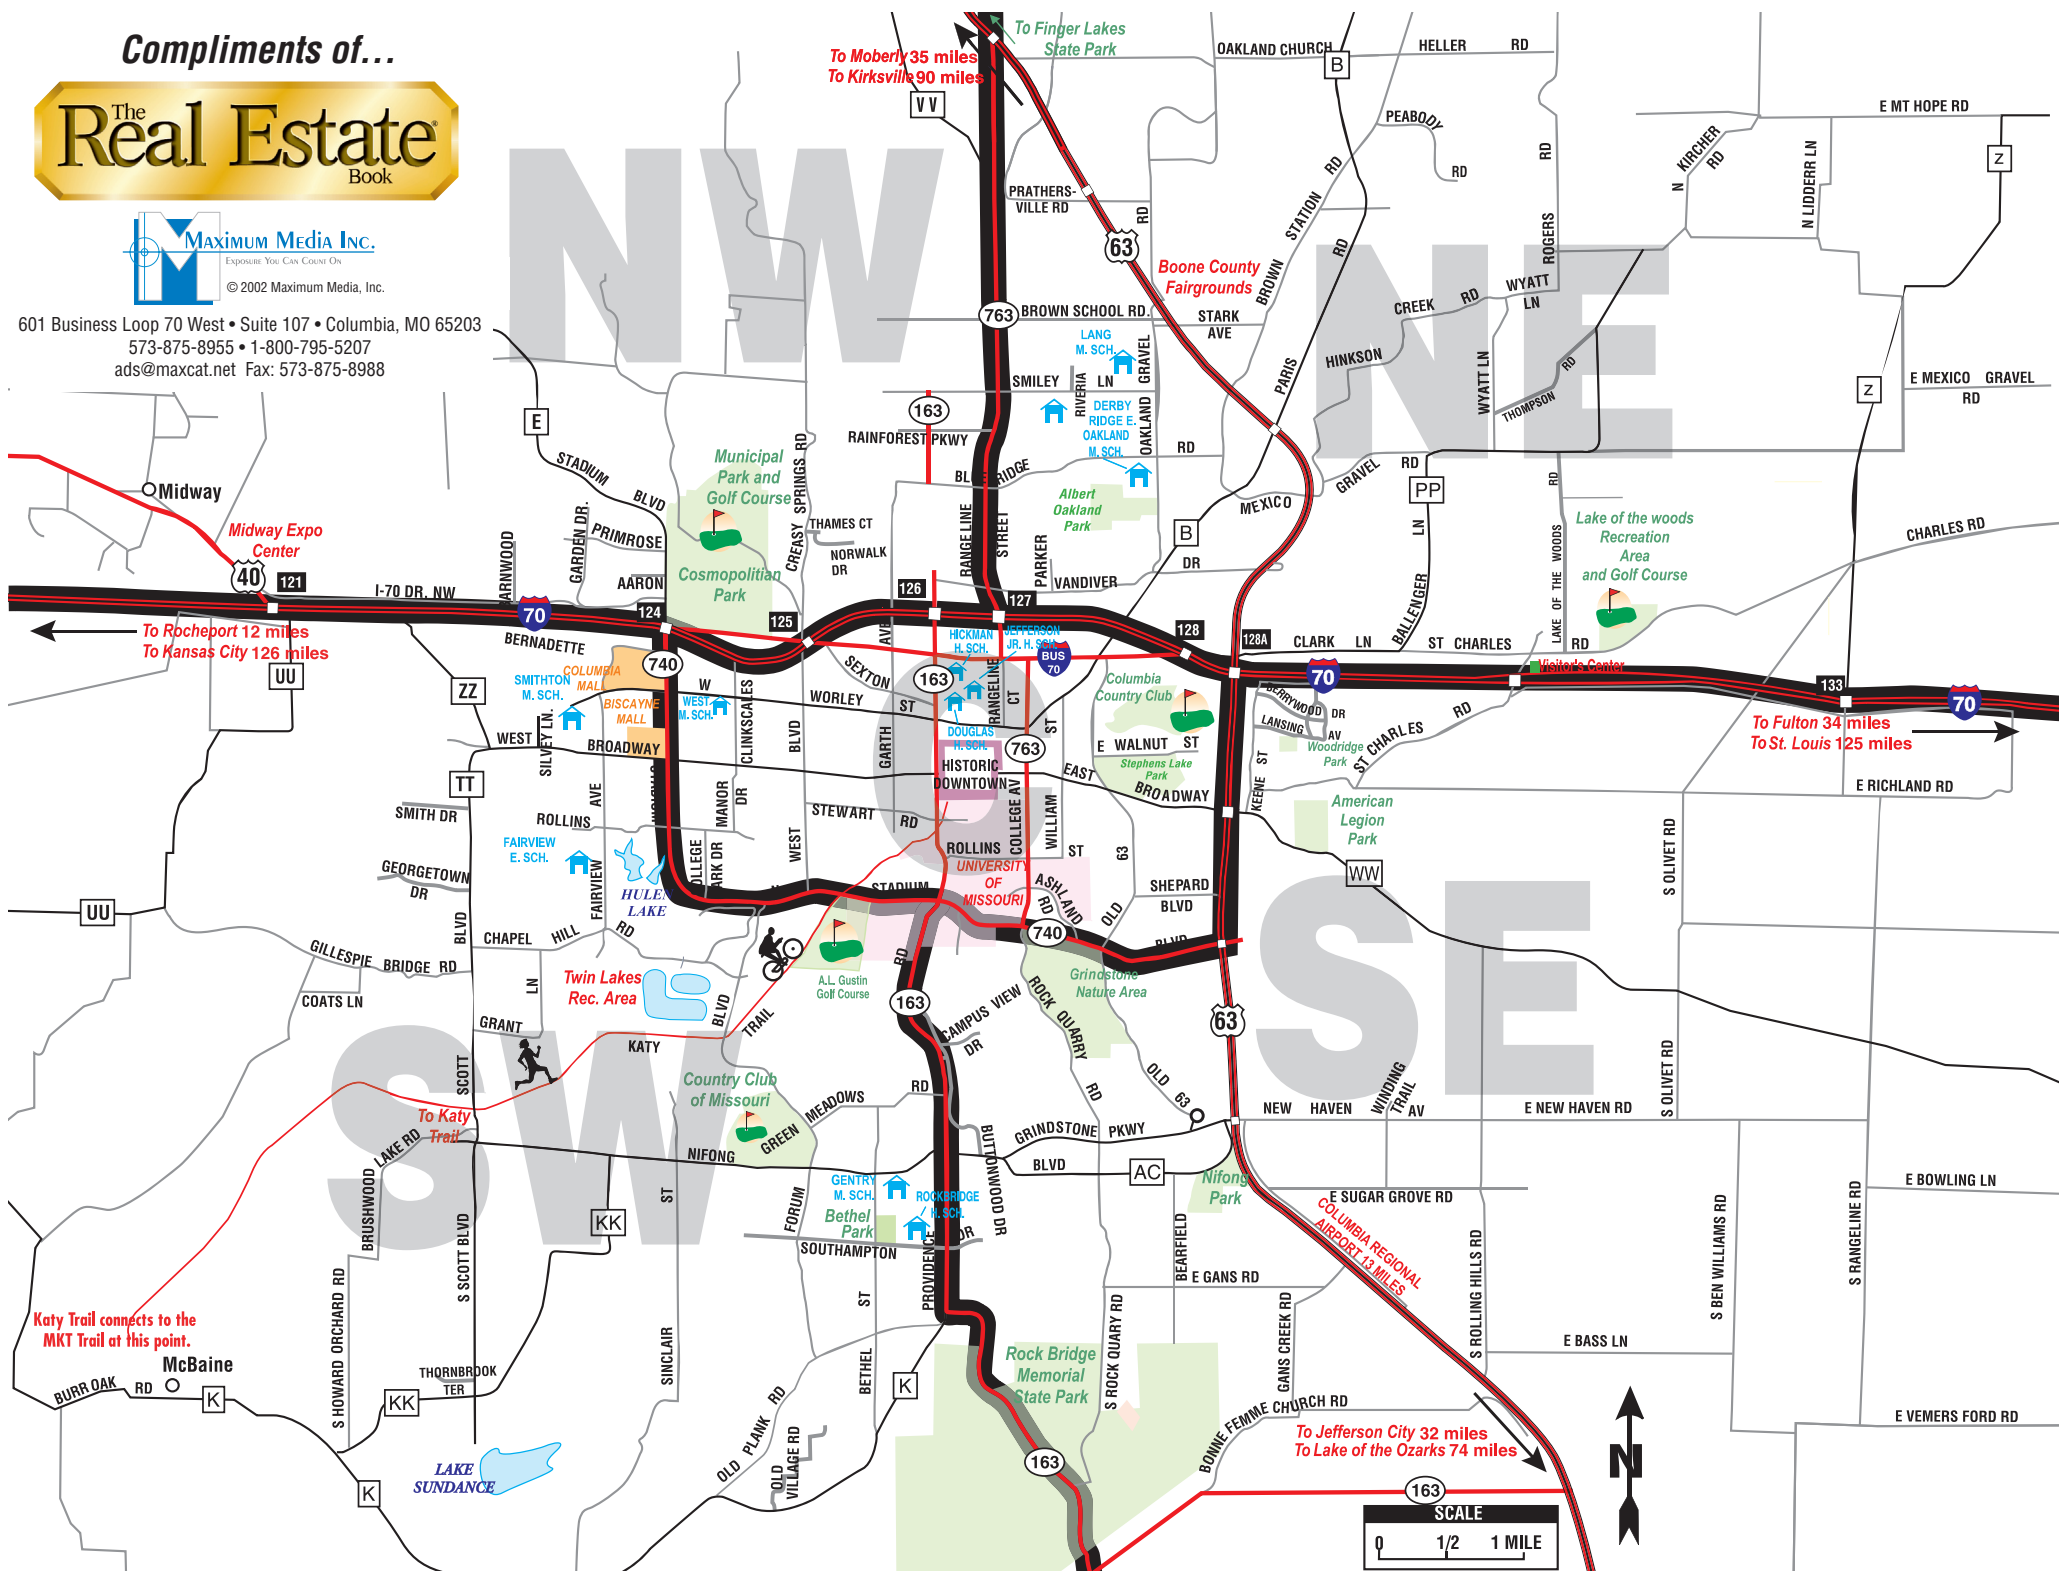

# The Real Estate Book

601 Business Loop 70 West • Suite 107 • Columbia, MO 65203  
573-875-8955 • 1-800-795-5207  
ads@maxcat.net Fax: 573-875-8988

To Moberly 35 miles  
To Kirksville 90 miles

To Finger Lakes State Park

Boone County Fairgrounds

Midway  
Midway Expo Center

To Rocheport 12 miles  
To Kansas City 126 miles

To Fulton 34 miles  
To St. Louis 125 miles

To Katy Trail

Katy Trail connects to the MKT Trail at this point.

COLUMBIA REGIONAL AIRPORT 13 MILES

To Jefferson City 32 miles  
To Lake of the Ozarks 74 miles