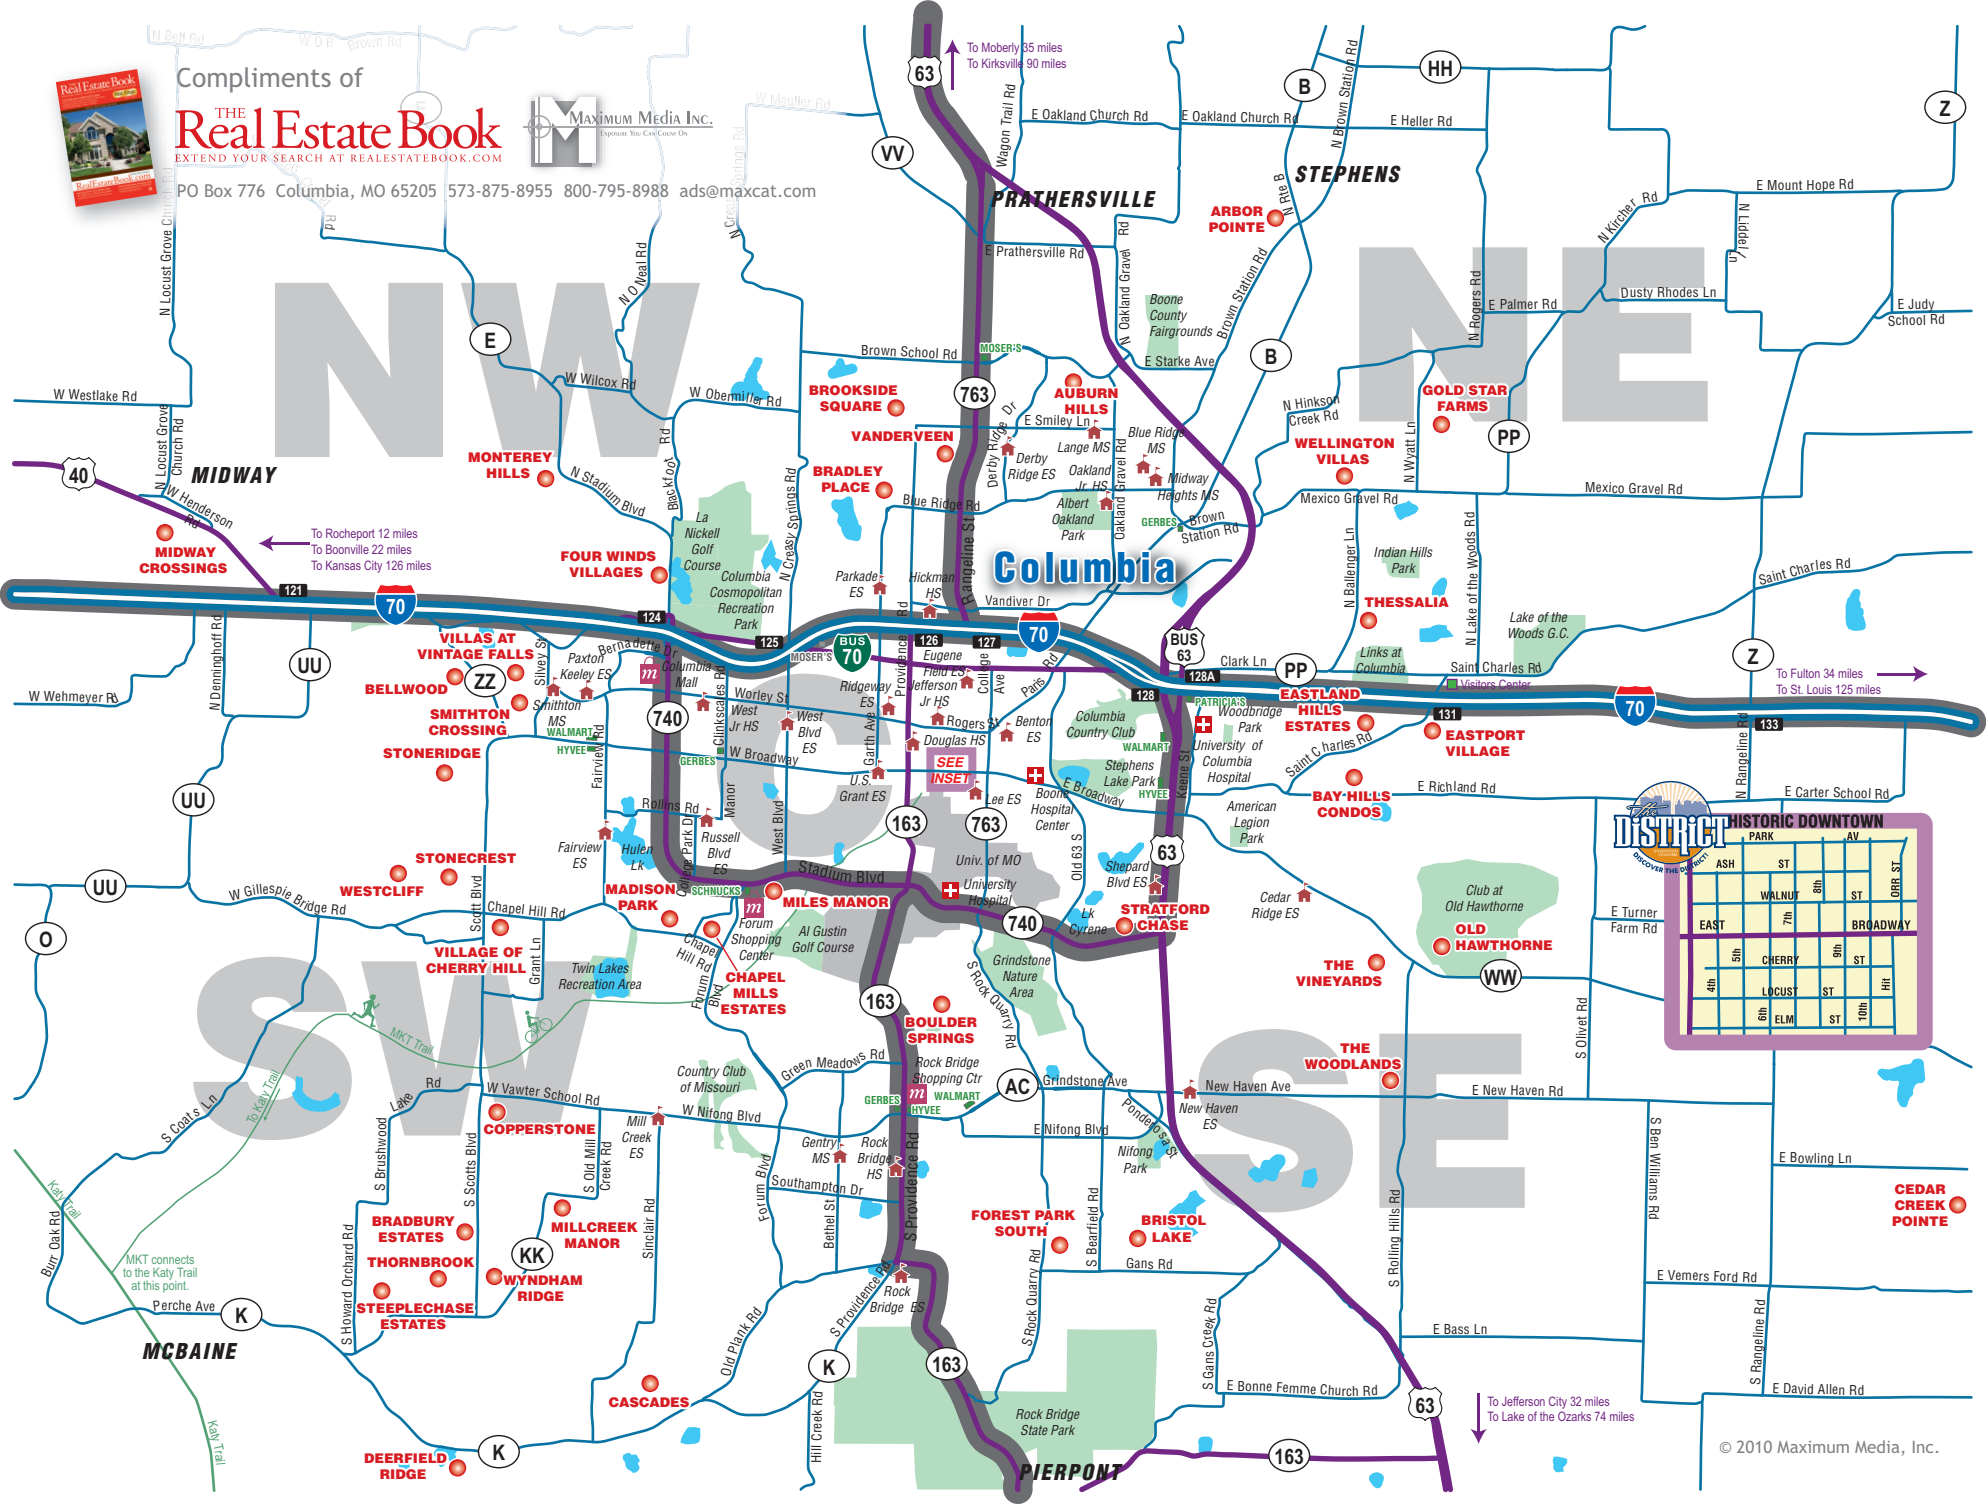

Compliments of
THE Real Estate Book
 EXTEND YOUR SEARCH AT REALSTATEBOOK.COM

PO Box 776 Columbia, MO 65205 573-875-8955 800-795-8988 ads@maxcat.com

HISTORIC DOWNTOWN DISTRICT

		PARK		AV
	ASH	ST		DRF. ST.
	WALNUT	6th	ST	
EAST	7th		BROADWAY	
	5th	CHERRY	9th	ST
	4th	LOCUST	ST	10th
		6th	ELM	ST