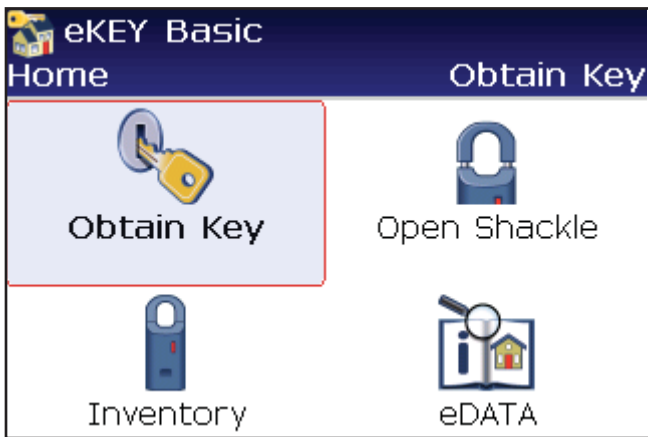

# Supra eKEY for BlackBerry®

By the end of 2008, Supra eKEY software will be available for the BlackBerry Pearl,™ BlackBerry Curve,™ and BlackBerry 8800 series smartphones. BlackBerry devotees will soon join thousands of real estate professionals already enjoying the timesaving benefits of eKEY service on their Palm and Windows Mobile smartphones.

There are two levels of eKEY service for BlackBerry. Both levels receive real-time showings notifications, and both can be deactivated or reactivated instantly.

- **eKEY Basic Service** allows you to use your BlackBerry to retrieve listing keys from your iBoxes. No more extra lockbox key to carry.
- **eKEY Professional Service\*** adds the ability to search your MLS from your BlackBerry, using the eDATA Mobile program. You'll have answers to your clients' questions in an instant.

## eKEY Basic Service

- Retrieve listing keys from iBoxes
- Program iBox access hours, even custom hours, when you take the listing
- Beam specific showing notes, listing highlights and your business card into your iBoxes
- Change your own shackle codes
- Track your KeyBox inventory by number, shackle code and address